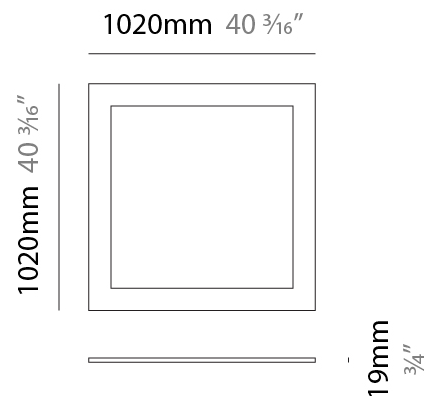

INFINITE FRAME SURFACE

A52057- -

base number   Color   Finish
Temperature   Options

PROJECT _____
TYPE _____
SPECIFIER _____
QUANTITY _____
DATE _____

1. To build a product code in our configurator select the specify button on the base model # product page
2. To build a manual product code on this datasheet choose from the options listed below in blue font and add the suffix to the base model #

GENERAL

Series: Infinite Frame
Partner: Ivela
Division: Architectural
Installation: Surface
Product Type: Panels
Mounting Location: Ceiling
Light Distribution: Direct

PHYSICAL

Shape: Square
Length (mm): 1020
Length (in): 40 ³/₁₆"
Width (mm): 1020
Width (in): 40 ³/₁₆"
Height (mm): 19
Height (in): 3/4
Diffuser: PMMA - Opal
Fixture Finish: WHI / BLK / GLD
Fixture Material: Aluminum

ELECTRICAL

Lamp Type: LED
Input Wattage (W): 80
Total Output Wattage (W): 68
Dimming: Tri-Mode (Non-Dimming and Phase Dimming (120Vac only) and 0-10V Dimming)
Driver Included: No
Driver Location: Remote
Driver Type: Constant Voltage - Universal
Driver Class: Class 2
Housing: ENCP 6/8
Input Voltage (V): 120 - 277
Output Voltage (V): 24

LED

Color Temperature (°K): 2700 / 3000 / 4000
Max. Delivered Lumen (lm): 4800 / 5000 / 5300
Nominal Lumen (lm): 9600 / 10000 / 10600
CRI: >93 CRI
Lamp Life (hrs): 50000

OPTICAL

RATINGS AND CERTIFICATIONS

Certified By: CSA Certified to UL and CSA Standards
IP rating: IP20